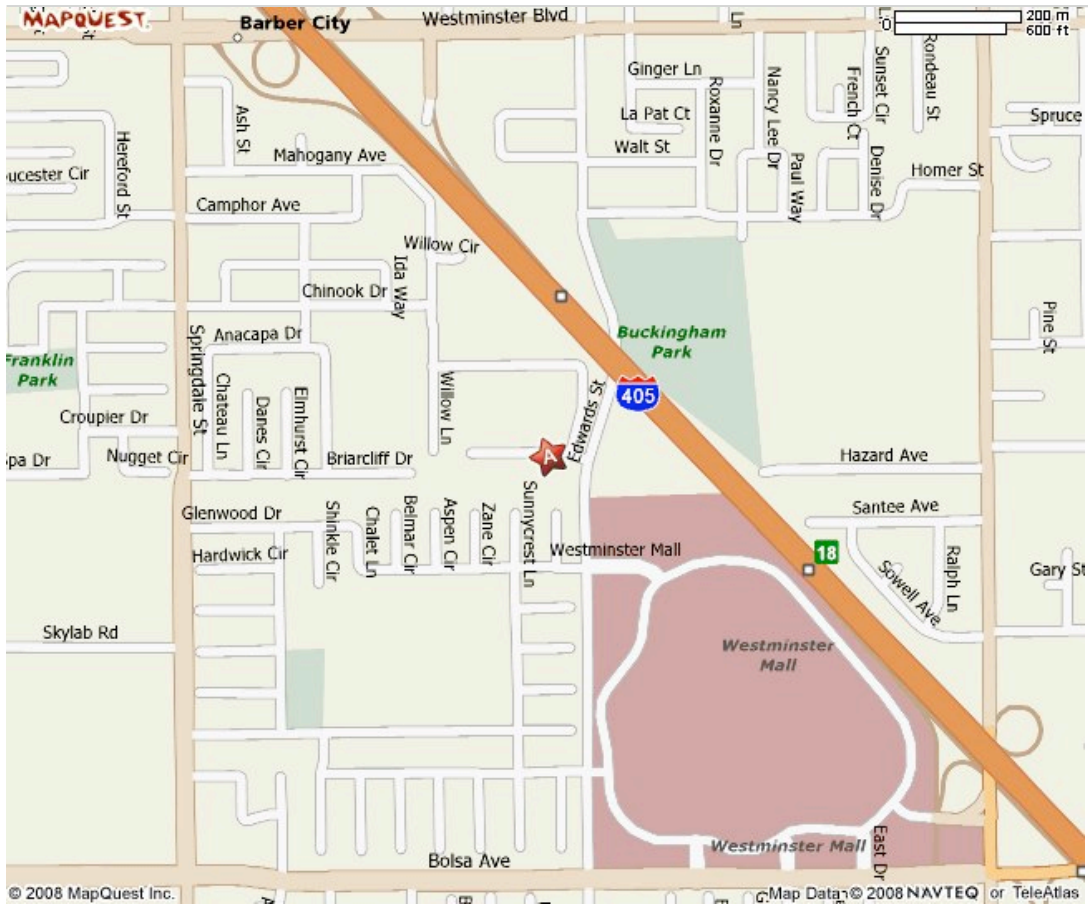

MAPQUEST.

2 FOR \$2.99

One at regular price.
Offer includes all
16 oz. varieties of
Rockstar®. Offer
excludes 15 oz. varieties.

GET it HERE 

© 2008 Chevron Products Company. ▶

EXCLUSIVELY AT SELECT  

A: 6452 Industry Way, Westminster, CA 92683-8511