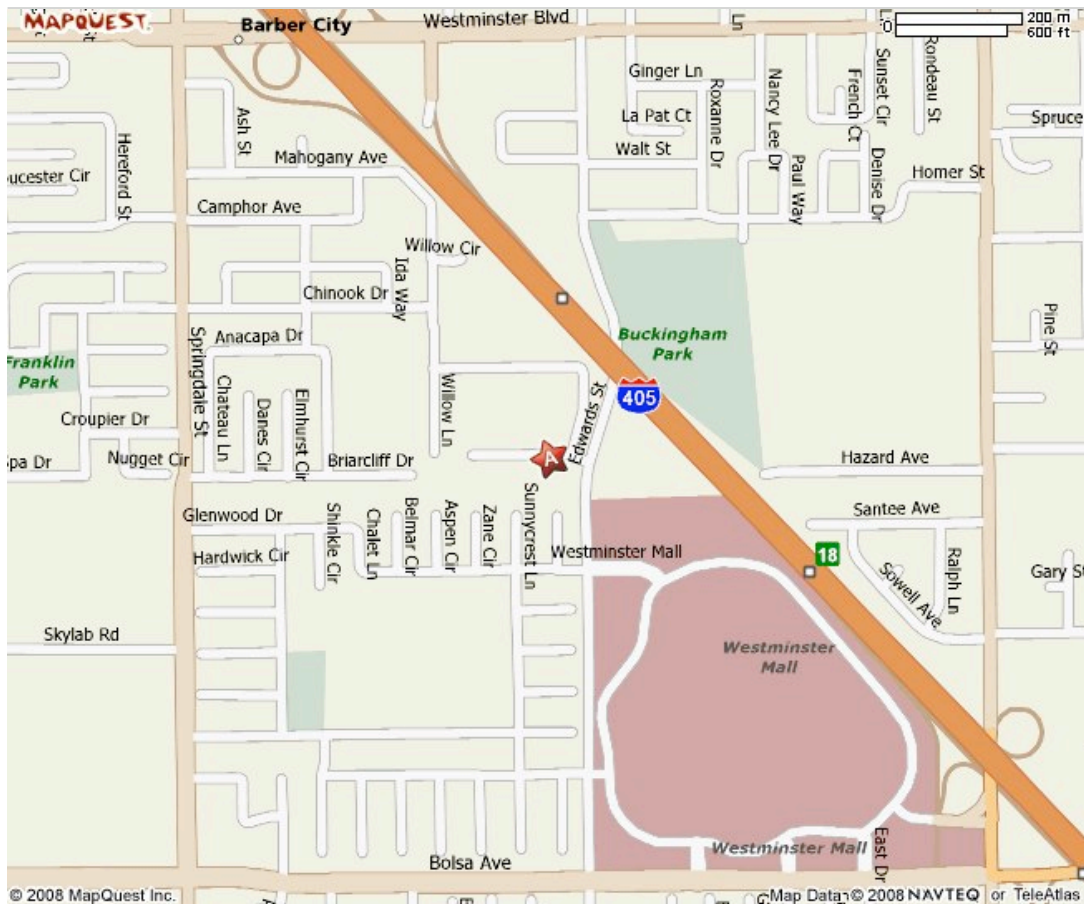

MAPQUEST.

2 FOR \$2.99

One at regular price.
Offer includes all
16 oz. varieties of
Rockstar®. Offer
excludes 15 oz. varieties.

GET it HERE ➔

© 2008 Chevron Products Company. ▶

EXCLUSIVELY AT SELECT 

A: 6452 Industry Way, Westminster, CA 92683-8511

All rights reserved. Use subject to License/Copyright Map Legend
Directions and maps are informational only. We make no warranties on the accuracy of their content, road conditions or route usability or expeditiousness. You assume all risk of use. MapQuest and its suppliers shall not be liable to you for any loss or delay resulting from your use of MapQuest. Your use of MapQuest means you agree to our [Terms of Use](#)