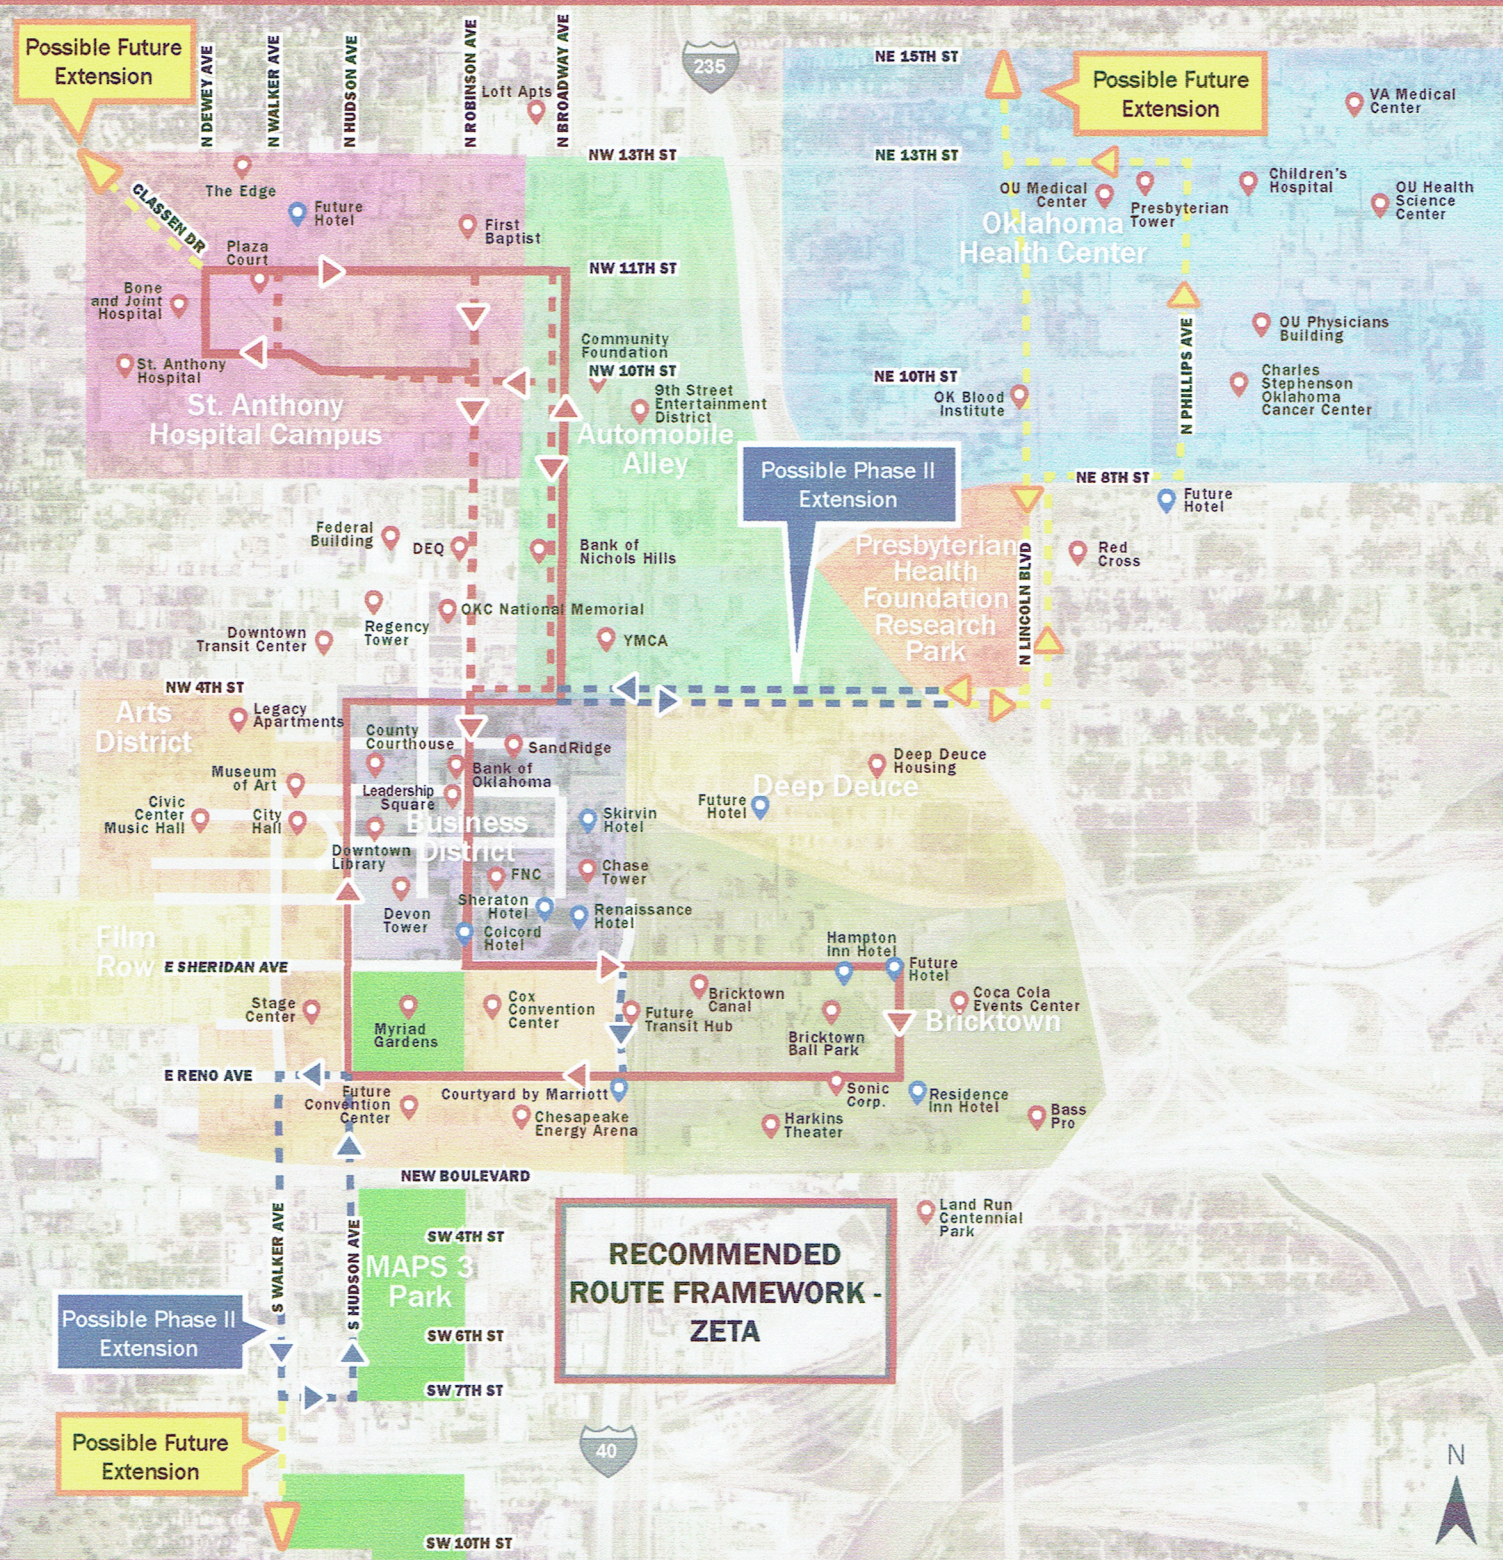

RECOMMENDED ROUTE FRAMEWORK - ZETA

- LEGEND:**
- Recommended Route Framework - Zeta
 - - - Recommended Route Framework Design Options
 - Project 180 Streets
 - Major Destinations
 - Hotels
 - - - Possible Phase II Extension
 - - - Other Possible Future Extensions*
- *Not in MAPS 3 Budget