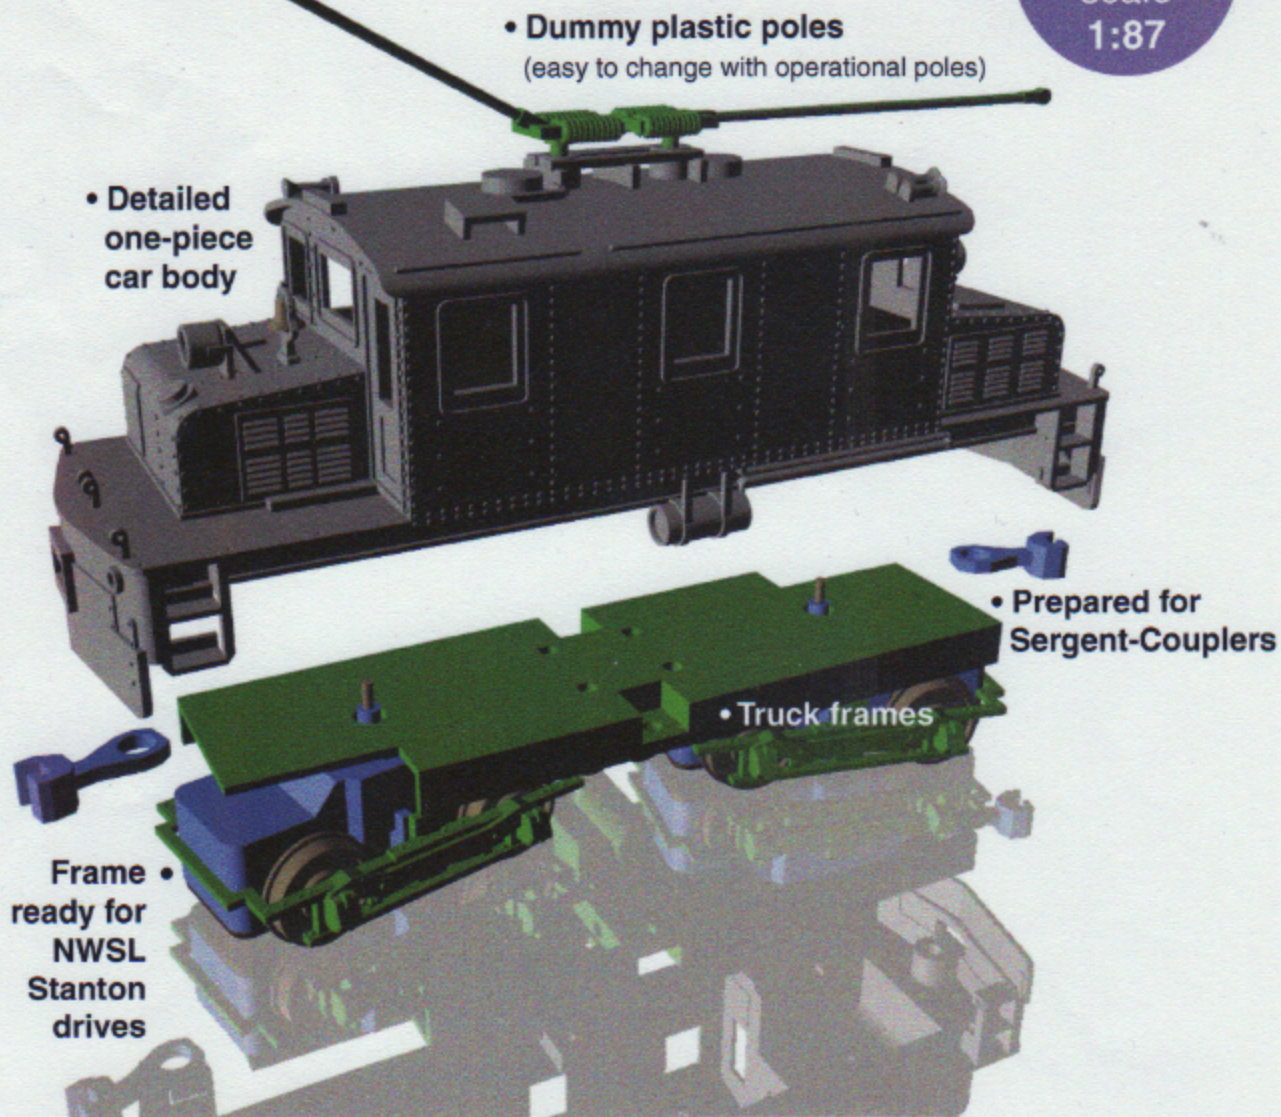

# INTERURBAN MODELS

HO  
scale  
1:87

## BALDWIN-WESTINGHOUSE CLASS B

shapeways\* <http://shpws.me/GVhB>

Iowa Traction Class B No. 54

This Class B locomotive was built by Baldwin-Westinghouse in May, 1923, builder number #56538, as Southern Iowa Railway 400.

It still serves today as Iowa Traction (IATR) No. 54.

For motorization, order two NWSL Stanton drives, HO 6'6" WB, 36"/110, catalogue No. 39275-4

Suitable couplers:  
Sergeant EC87M040K